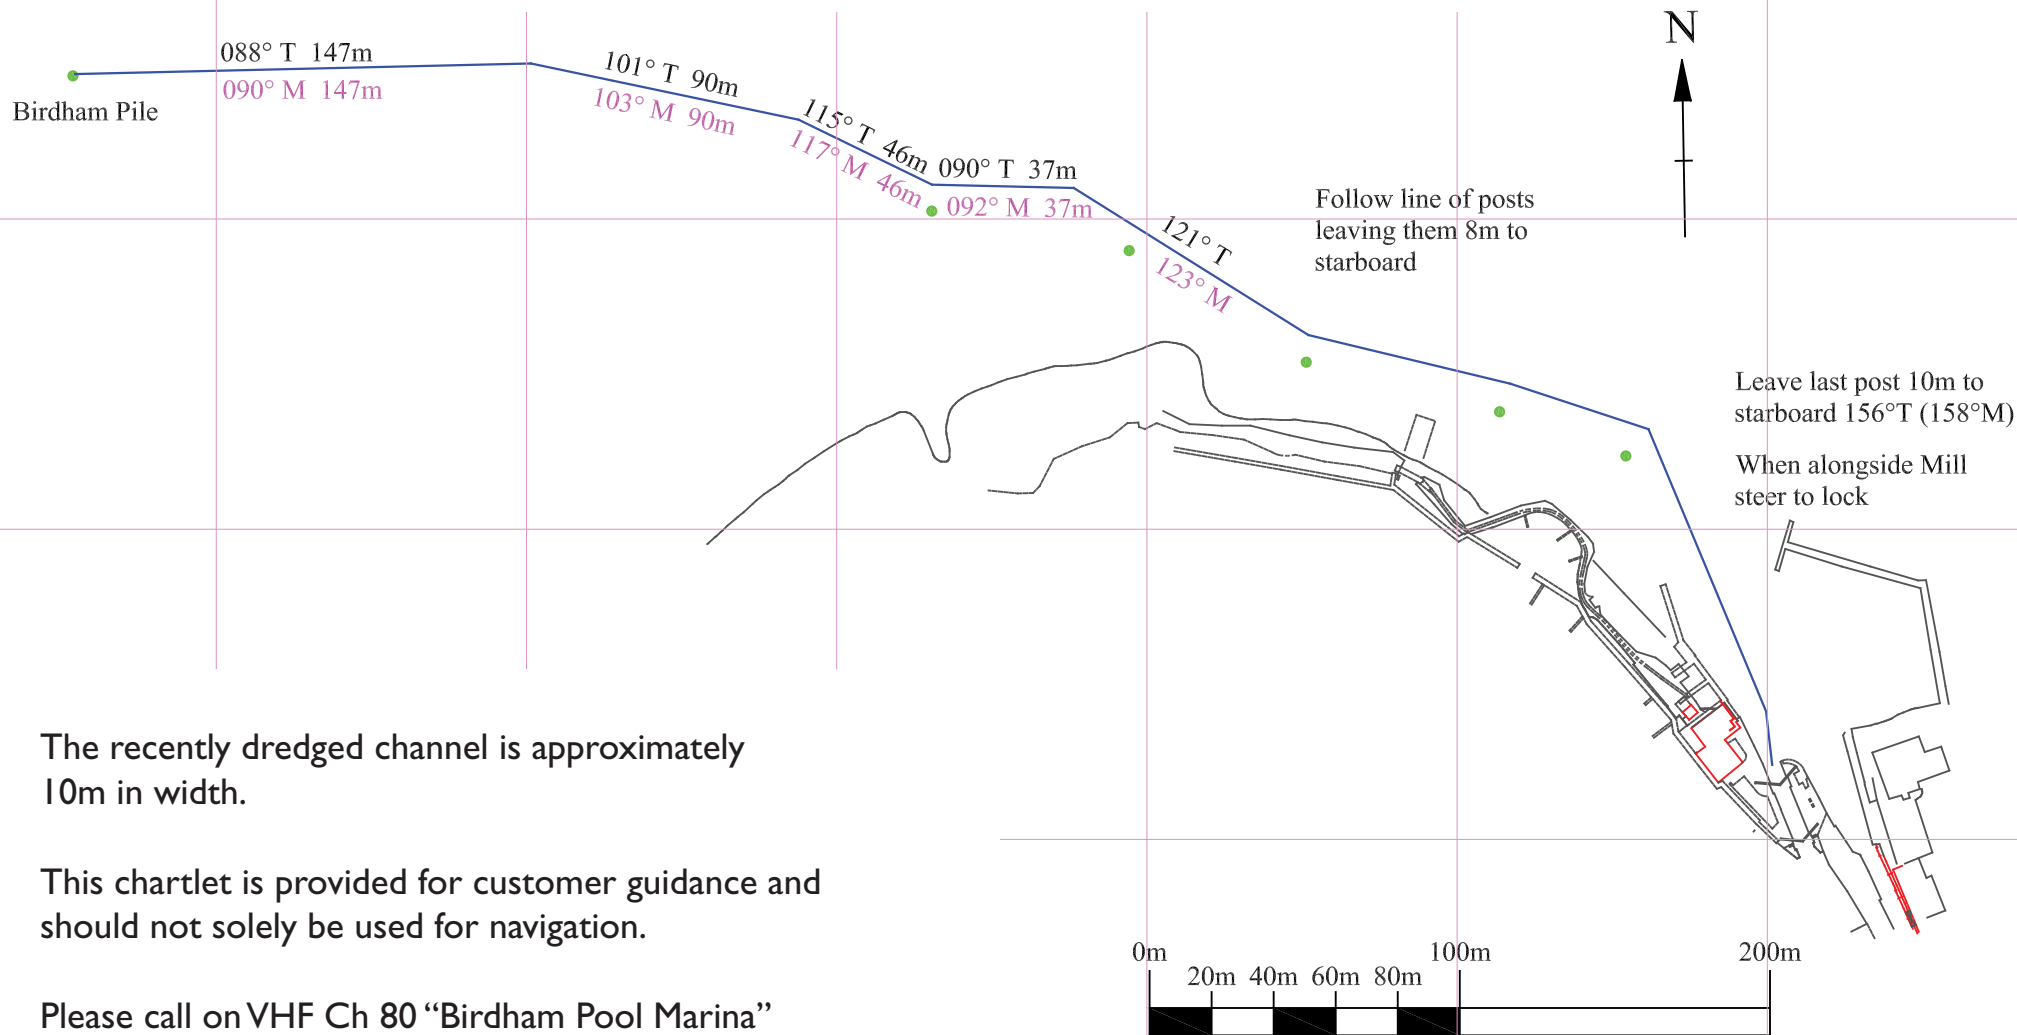

# Approaches to Birdham Pool Marina

The recently dredged channel is approximately 10m in width.

This chartlet is provided for customer guidance and should not solely be used for navigation.

Please call on VHF Ch 80 "Birdham Pool Marina"  
or by mobile: Lock tel: 07831 466815